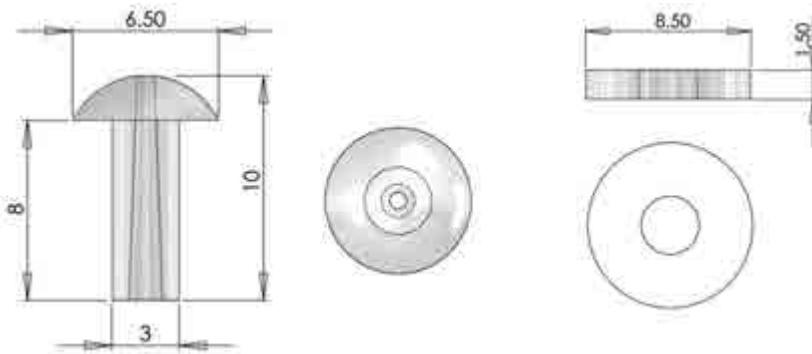

Specifier's Reference
Project
Type
Model No.
Comments or Special Instructions

ILL-DSF-4 DECORATIVE SPARKLE FIXTURE

APPLICATION

Small round lens, similar to the ILLUMINATI'S Star Lens but with a hole all the way through for star effects.

Has a dome shaped profile. Supplied with an back washer which can be optionally fitted.

Makes it easier to drill the holes required for small fibres from 0.75mm to 1mm, while giving a sharper look to the light than the ILLUMINATI'S Star Lens.

This fitting does not allow as a good a seal as the Star Lens when used in damp areas.

The optional clear washer effectively expands the diameter of the lens where uneven holes have been drilled

SPECIFICATION

Material:	Polycarbonate
Colours available:	Clear
Size:	6.5 mm
Weight:	0.1 g
Mounting hole size:	3 mm
Fibre size:	0.75 mm, 1 mm, 1.5 mm polymer

Ordering Information

ILL-DSF-4